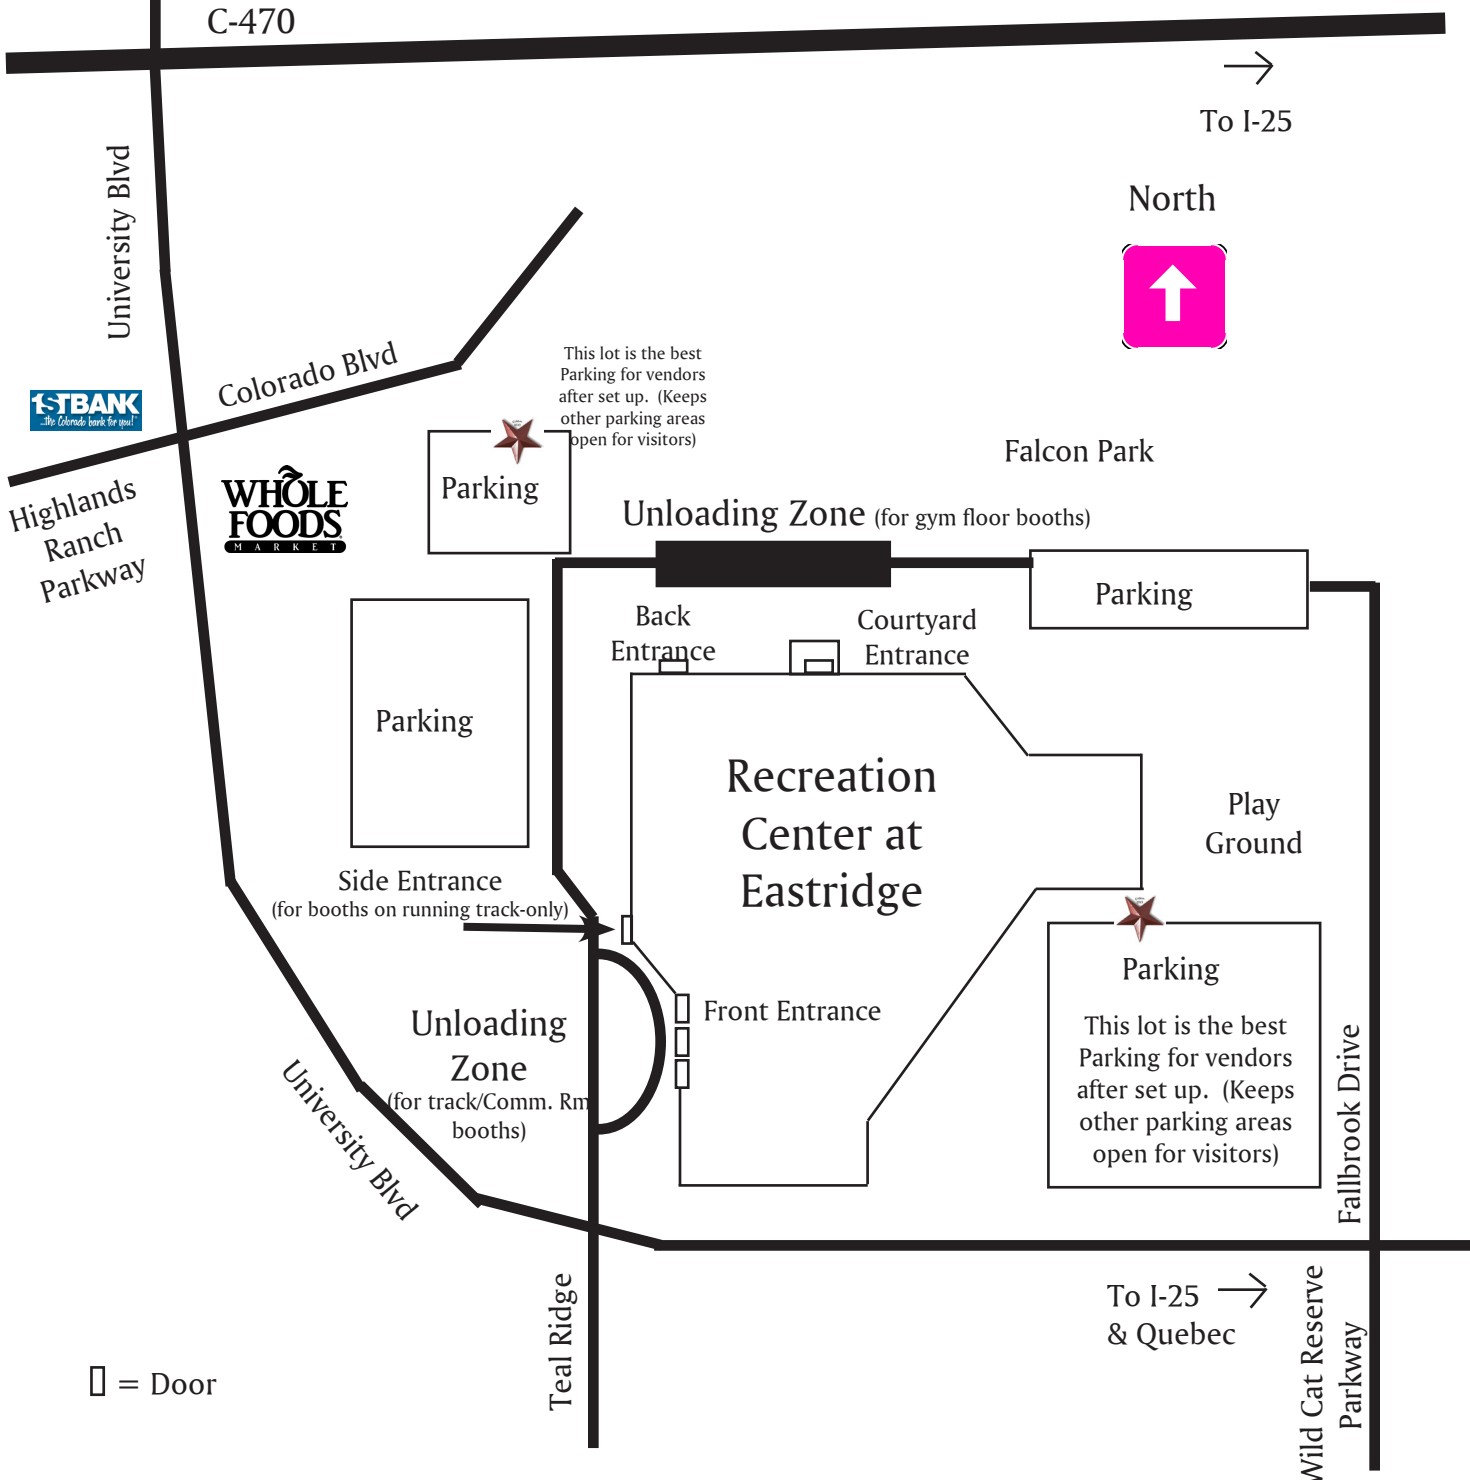

# HRCA Recreation Center at Eastridge 9568 S. University Blvd. 303-791-2500

C-470

→  
To I-25

This lot is the best Parking for vendors after set up. (Keeps other parking areas open for visitors)

Falcon Park

Parking

Unloading Zone (for gym floor booths)

Parking

University Blvd  
Highlands Ranch Parkway

Parking

Back Entrance  
Courtyard Entrance

Recreation Center at Eastridge

Play Ground

Side Entrance (for booths on running track-only)

Parking  
This lot is the best Parking for vendors after set up. (Keeps other parking areas open for visitors)

Unloading Zone (for track/Comm. Rm booths)

Front Entrance

Fallbrook Drive

University Blvd

To I-25 & Quebec →

□ = Door

Teal Ridge

Wild Cat Reserve Parkway