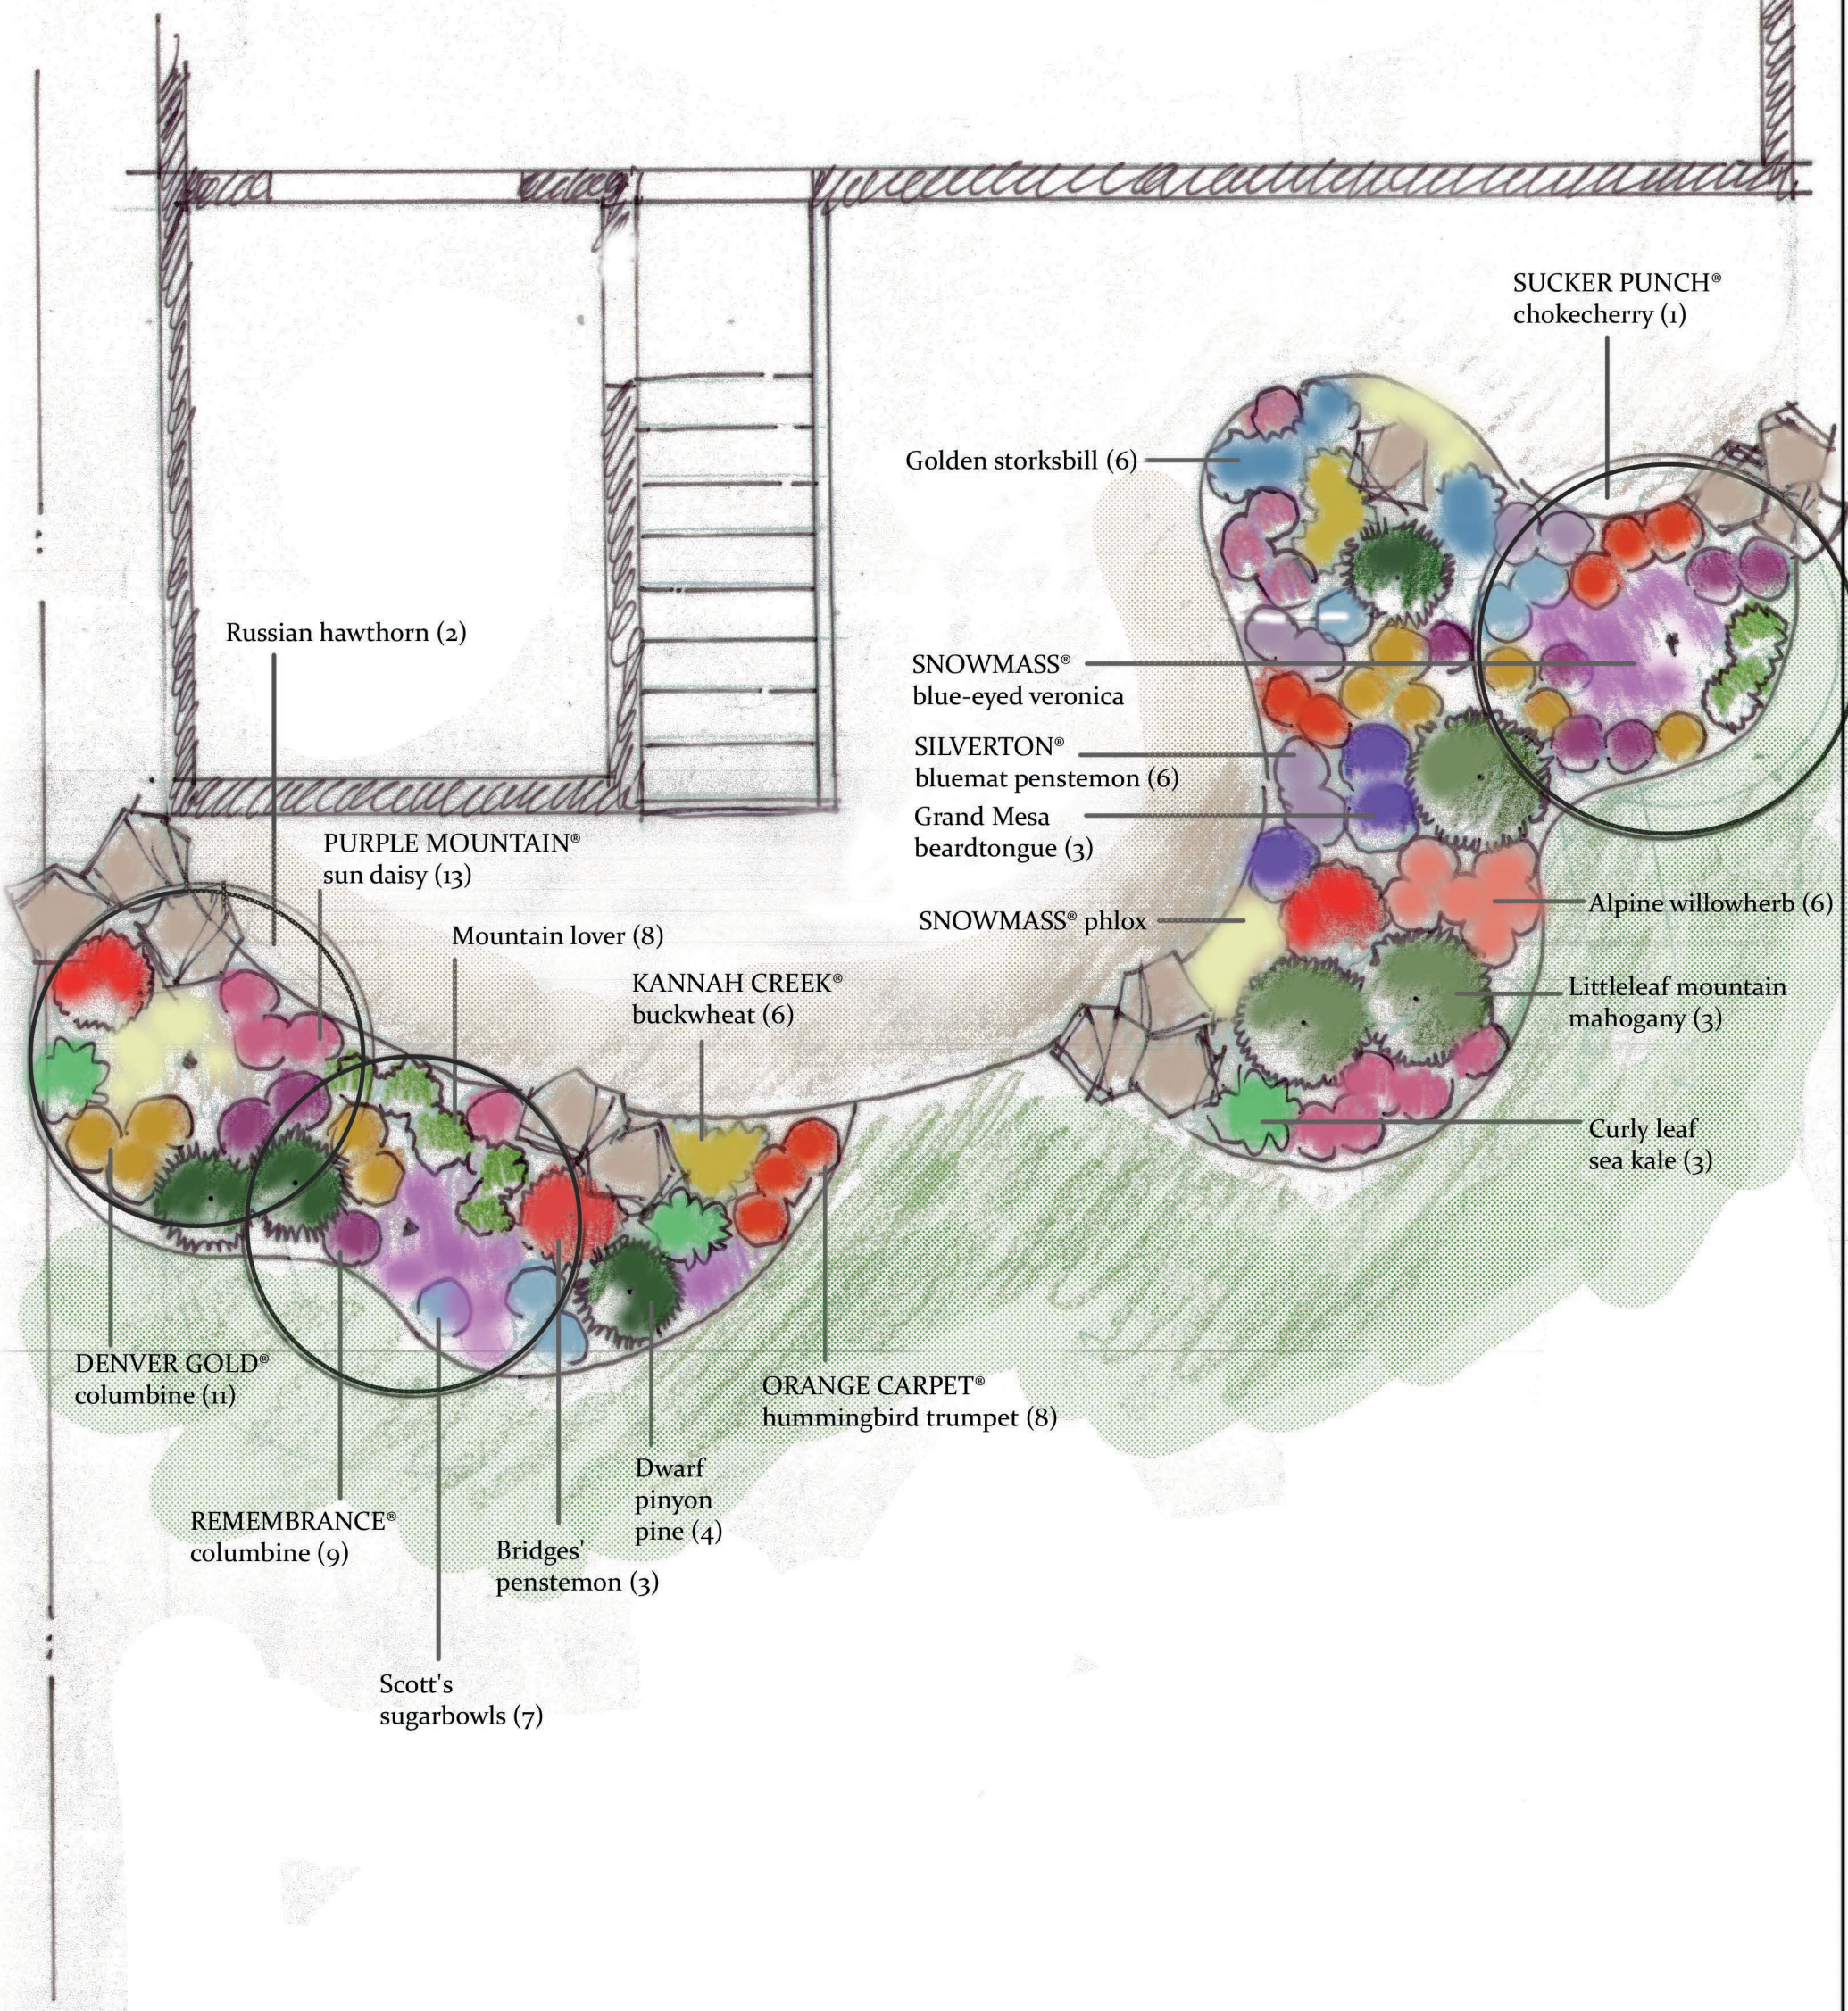

Plant Select®
plant smarter

DENVER BOTANIC GARDENS

Design by Annie Barrow,
Manager Horticulture Outreach Programs
annie.barow@botanicgardens.org

HIGH ELEVATION PLANTING DESIGN - BACKYARD 11' x 17'

This high elevation planting design offers a wide variety of year round texture, spring, summer and fall color plus winter interest for landscapes up to 8125'.

PLANT LIST: Common Name

Russian hawthorn (2)
PURPLE MOUNTAIN® sun daisy (13)
Mountain lover (8)
KANNAH CREEK® buckwheat (6)
DENVER GOLD® Columbine (11)
REMEMBRANCE® columbine (9)
Scott's sugarbowl (7)
Bridges' penstemon (3)
Dwarf pinyon pine (4)
ORANGE CARPET® hummingbird trumpet (8)
Golden storksbill (6)
SNOWMASS® blue-eyed veronica (7)
SILVERTON® bluemat penstemon (6)
Grand Mesa beardtongue (3)
SNOWMASS® phlox (7)
Alpine willowherb (6)
Littleleaf mountain mahogany (3)
Curly leaf sea kale (3)
SUCKER PUNCH® chokecherry (1)